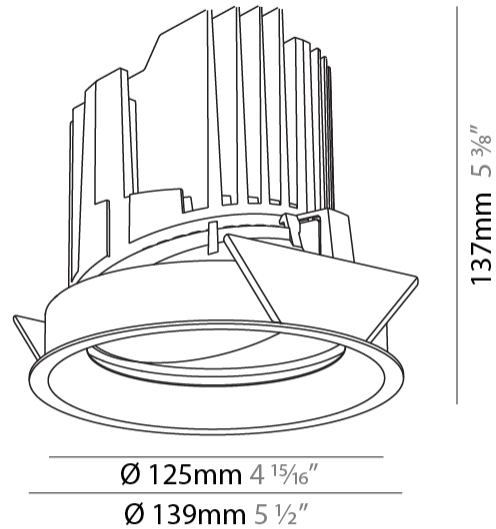

PHYSICAL

Shape: Round
Diameter (mm): 139
Diameter (in): 5 1/2
Height (mm): 137
Height (in): 5 3/8
Ceiling Thickness (mm): 10 / 12.5 / 15
Ceiling Thickness (in): 3/8 or 1/2 or 9/16
Min. Recessing Depth (mm): 150
Min. Recessing Depth (in): 5 7/8
Light Distribution: Adjustable / Downlight
Weight (kg): 0.849
Weight (lbs): 1.87
Fixture Finish: SSR / BKV / CWI / CRY / HAB / UFT / ITA / RUA / FTG / MYG / LOD / PUS / FRO / FUP / KIA / POP / BLS / SPG / MEY / GOH / GUM / CHC / COM / ABZ / JAG / OBR / MOS / ROR
Fixture Material: Aluminum Die Cast
Cut-out Measurements: 130mm / 5 1/8"

ELECTRICAL

Lamp Type: LED (Zhaga Standard)
Input Wattage (W): 13.2 / 16.5
Total Output Wattage (W): 12 / 14
Dimming: Tri-Mode (Non-Dimming and Phase Dimming (120Vac only) and 0-10V Dimming)
Driver Included: No
Driver Location: Recessed Housing
Driver Type: Constant Current - Universal
Driver Class: Class 2
Housing: See components
Input Voltage (V): 120 - 277
Constant Current (MA): 350

LED

Number of LEDs: 1
Color Temperature (°K): 2700 / 3000 / 3500 / 4000
Max. Delivered Lumen (lm): 810 / 900 / 970 / 990
Nominal Lumen (lm): 960 / 1070 / 1156 / 1180
CRI: >90 CRI
Efficiency (%): 0.905
Lamp Life (hrs): 50000

OPTICAL

Reflector°: 10
Adjustability: Rotational 355°; Tilt 30°

RATINGS AND CERTIFICATIONS

Certified By: Certified for North American Standards
IP rating: IP54